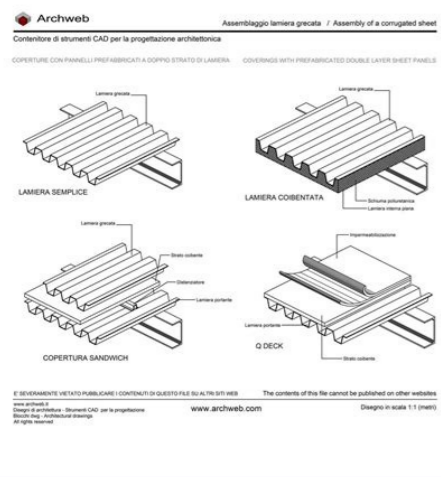

Corrugated sheet dimensions

Model	Coil (mm)	Thick-ness (mm)	I (cm²/m)	W x (cm²/m)	Usage
WLYX 18-63.5-825	1000	0.25	3.49	1.90	Roof Panel
		0.30	4.19	2.23	
		0.40	5.58	2.97	

Model	Coil (mm)	Thick-ness (mm)	I (cm²/m)	W x (cm²/m)	Usage
WLYX 35-125-750	1000	0.40	9.42	4.98	Wall & Roof Panel
		0.60	13.85	7.48	
		0.80	18.83	10.0	

Model	Coil (mm)	Thick-ness (mm)	I (cm²/m)	W x (cm²/m)	Usage
WLYX 15-225-900	1000	0.40	1.98	3.58	Wall & Roof Panel
		0.60	2.23	4.52	
		0.80	3.42	6.78	

Model	Coil (mm)	Thick-ness (mm)	I (cm²/m)	W x (cm²/m)	Usage
WLYX 25-200-1000	1200	0.40	6.88	3.98	Wall & Roof Panel
		0.60	10.40	5.69	
		0.80	13.82	7.58