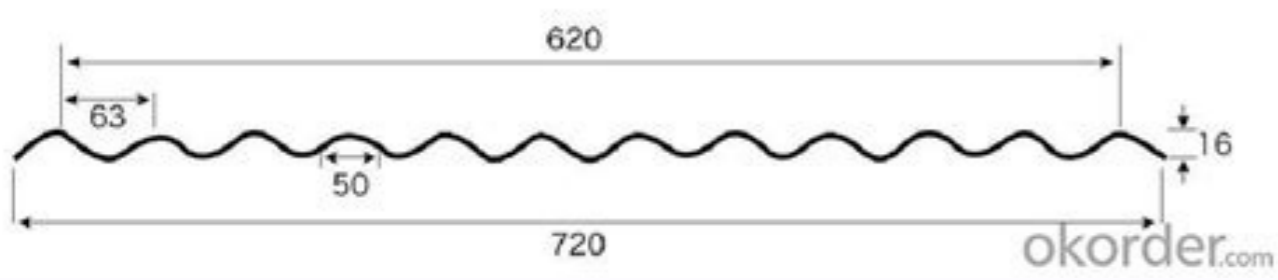

Corrugated sheet dimensions

Model	Coil (mm)	Thick-ness (mm)	I (cm²/m)	W x (cm²/m)	Usage
WLYX 18-63.5-825	1000	0.25	3.49	1.90	Roof Panel
		0.30	4.19	2.23	
		0.40	5.58	2.97	

Model	Coil (mm)	Thick-ness (mm)	I (cm²/m)	W x (cm²/m)	Usage
WLYX 35-125-750	1000	0.40	9.42	4.98	Wall & Roof Panel
		0.60	13.85	7.48	
		0.80	18.83	10.0	

Model	Coil (mm)	Thick-ness (mm)	I (cm²/m)	W x (cm²/m)	Usage
WLYX 15-225-900	1000	0.40	1.98	3.58	Wall & Roof Panel
		0.60	2.23	4.52	
		0.80	3.42	6.78	

Model	Coil (mm)	Thick-ness (mm)	I (cm²/m)	W x (cm²/m)	Usage
WLYX 25-200-1000	1200	0.40	6.88	3.98	Wall & Roof Panel
		0.60	10.40	5.69	
		0.80	13.82	7.58