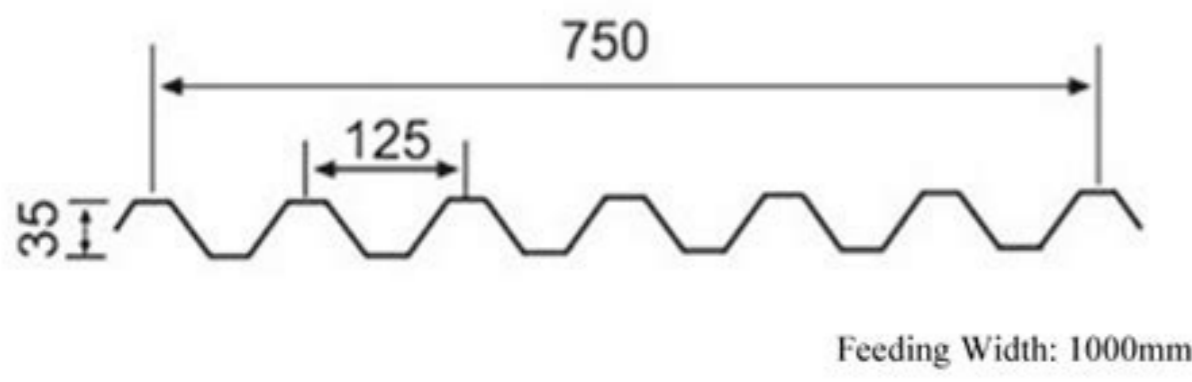

Corrugated sheet dimensions

Model	Coil (mm)	Thick-ness (mm)	I (cm²/m)	W x (cm²/m)	Usage
WLYX 18-63.5-825	1000	0.25	3.49	1.90	Roof Panel
		0.30	4.19	2.23	
		0.40	5.58	2.97	

Model	Coil (mm)	Thick-ness (mm)	I (cm²/m)	W x (cm²/m)	Usage
WLYX 35-125-750	1000	0.40	9.42	4.98	Wall & Roof Panel
		0.60	13.85	7.48	
		0.80	18.83	10.0	

Model	Coil (mm)	Thick-ness (mm)	I (cm²/m)	W x (cm²/m)	Usage
WLYX 15-225-900	1000	0.40	1.98	3.58	Wall & Roof Panel
		0.60	2.23	4.52	
		0.80	3.42	6.78	

Model	Coil (mm)	Thick-ness (mm)	I (cm²/m)	W x (cm²/m)	Usage
WLYX 25-200-1000	1200	0.40	6.88	3.98	Wall & Roof Panel
		0.60	10.40	5.69	
		0.80	13.82	7.58